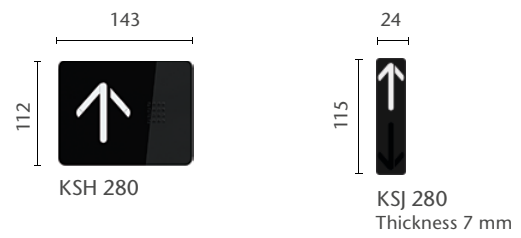

HALL LANTERN (HL)*

LANTERN IN CAR