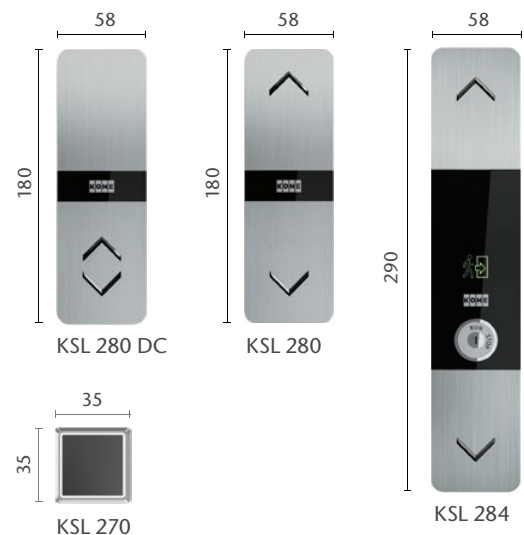

The KSS 280 signalization family features durable finishing with hairline stainless steel surfaces and alphanumeric LCD displays.

The Car Operating Panel (COP) is surface mounted (KSC 286 or KSC 296) or optionally flush mounted (KSC 276), while the landing stations are surface mounted on the wall or door frame.

reddot design award
winner 2012

Large, clear landing call buttons for ease and convenience.

CAR OPERATING PANEL (COP)

KSC 276

*** The exact height of the COP depends on the car height (CH) and the selected ceiling option.

HALL LANTERN (HL)*

LANTERN IN CAR

HALL INDICATOR (HI)*

LANDING CALL STATION (LCS)**

Buttons available also with Braille

KEY SWITCH UNIT

Optional to landing and car, in case of Profil halbzylinder or local key and MicroKaba