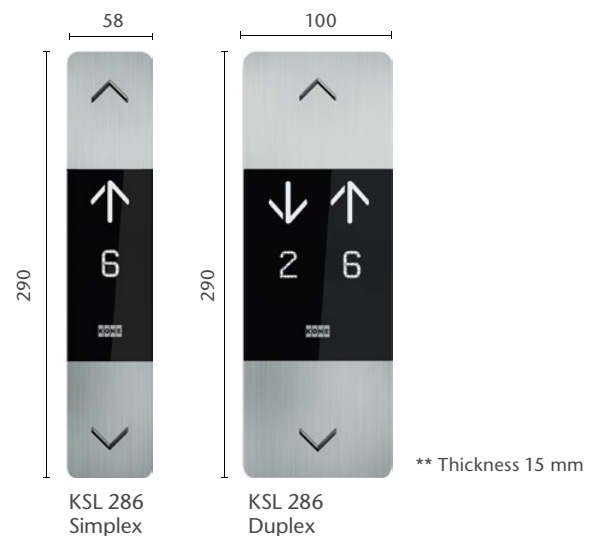

LANDING CALL STATION WITH INDICATOR (LCI)**